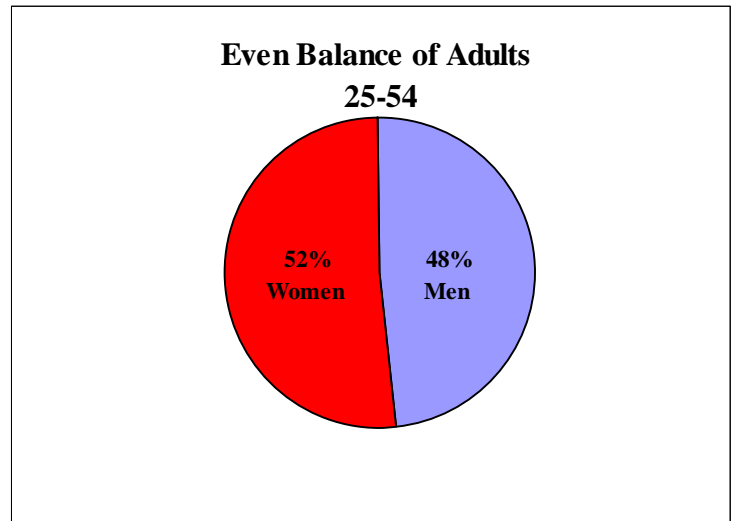

96.9 The Eagle/WJGL-FM has enjoyed the strongest launch in Jacksonville radio history, playing exclusive classic hits from the 70's and early 80's. Clutter-free and music-intensive, it reaches an equal mix of male and female adults.

**The Eagle 96.9 FM plays the best Classic Hits ever made!
Classic Hits is a format built on GREAT Rock & Roll Hits from the 70's and early 80's.**

National industry trends show “Classic Hits” stations continue to surge!