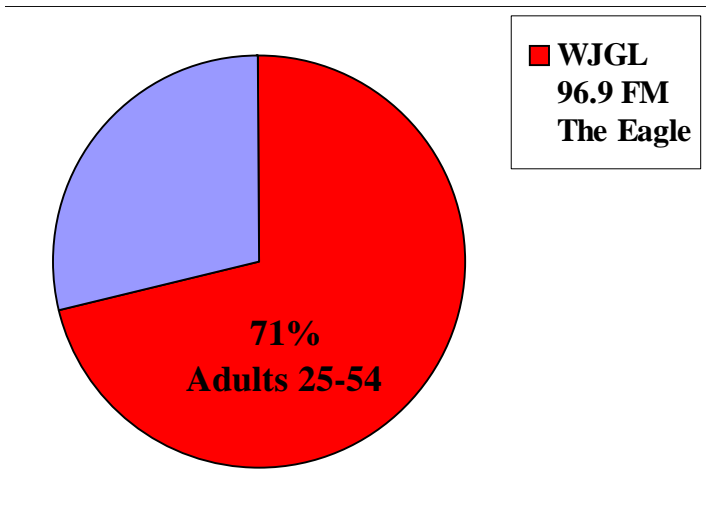

96.9 The Eagle/WJGL-FM has enjoyed the strongest launch in Jacksonville radio history, playing exclusive classic hits from the 70's and early 80's. Clutter-free and music-intensive, it reaches an equal mix of male and female adults.

**The Eagle 96.9 FM plays the best Classic Hits ever made!
Classic Hits is a format built on GREAT Rock & Roll Hits from the 70's and early 80's.**

National industry trends show “Classic Hits” stations continue to surge!